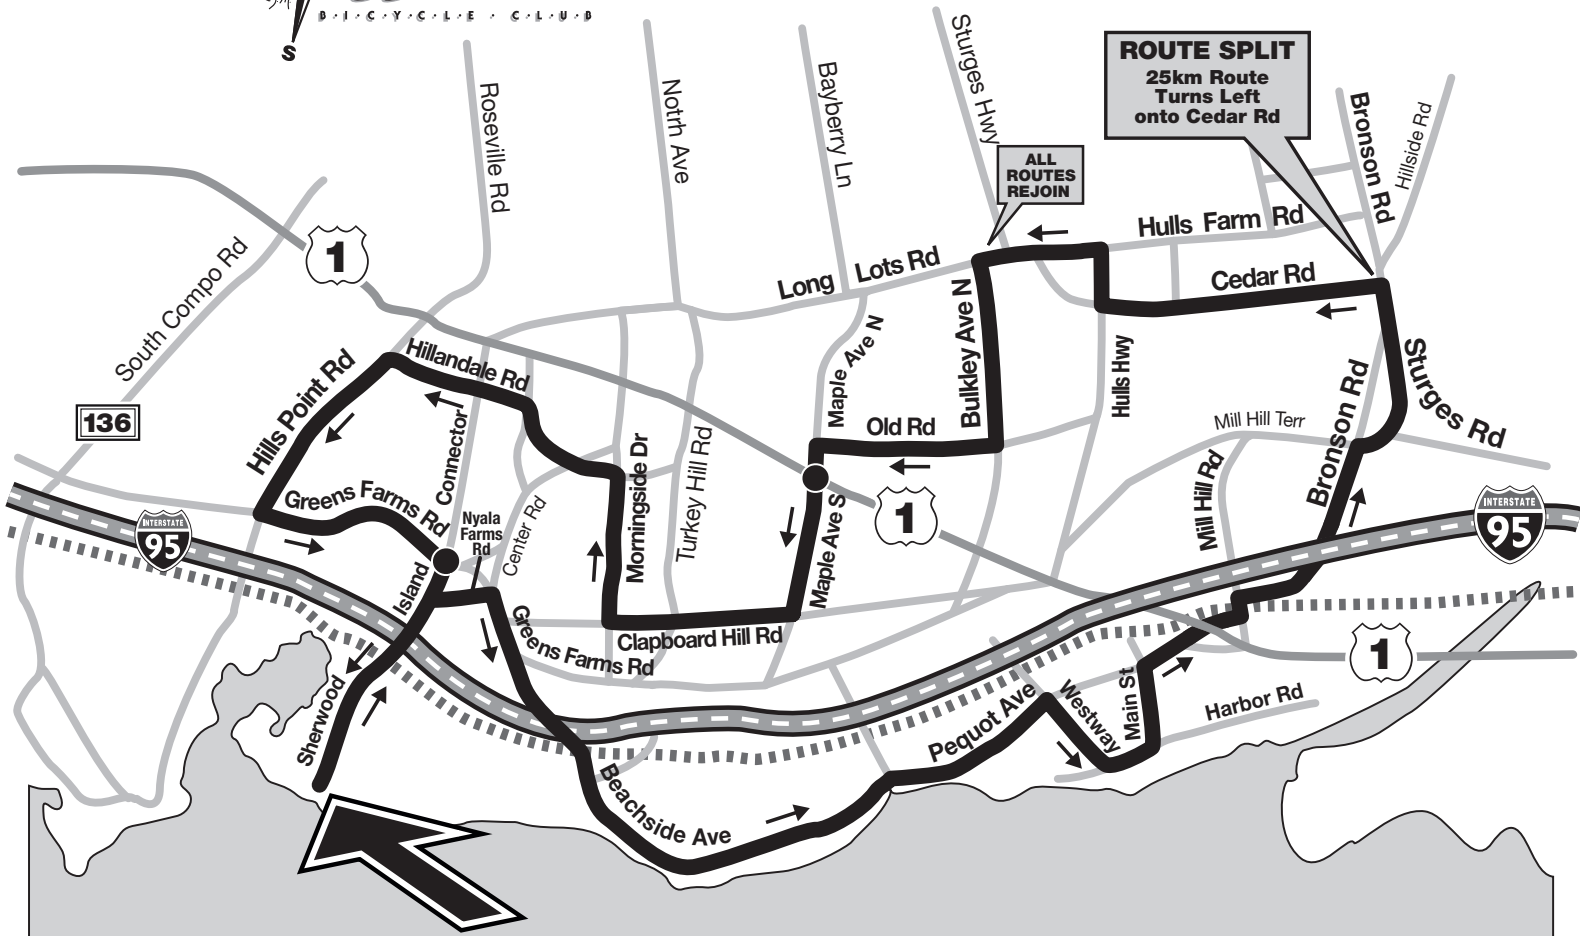

IMPORTANT NOTE:

Please help SCBC Club make this a safe and enjoyable day for all:

- Obey all cycling Rules of the Road:
  - Obey all traffic signs and lights
  - Ride no more than 2 abreast and then only when traffic permits
  - Use proper hand and voice signals for turns and warnings
  - Call "Car Back" when cars are approaching from behind
  - Call "On Your Left" when passing other cyclists

- Follow any instructions given to you by any police officers or SCBC Ride Marshals

- Wear your helmet at all times

- DO NOT wear headphones

FOLLOW
BLACK
ARROWS

FOR NON-MEDICAL EMERGENCIES CALL:

475-291-2134 or 475-291-1456

FOR MEDICAL EMERGENCIES CALL: 911